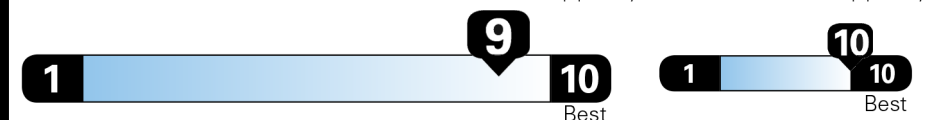

Fuel Economy & Greenhouse Gas Rating (tailpipe only) Smog Rating (tailpipe only)

This vehicle emits 0 grams CO₂ per mile. The best emits 0 grams per mile (tailpipe only). Does not include emissions from generating electricity; learn more at fuel economy.gov.

Actual results will vary for many reasons, including driving conditions and how you drive and maintain your vehicle. The average new vehicle gets 29 MPG and costs $8,500 to fuel over 5 years. Cost estimates are based on 15,000 miles per year at $0.17 per kW-hr. MPGe is miles per gasoline gallon equivalent. Vehicle emissions are a significant cause of climate change and smog.

fuel economy.gov

Calculate personalized estimates and compare vehicles

MANUFACTURER'S SUGGESTED RETAIL PRICE[†] **$46,948.00**

DELIVERY, PROCESSING AND HANDLING FEE 1,595.00

TOTAL SUGGESTED RETAIL PRICE $48,543.00

[†]Manufacturer's suggested retail price excludes delivery processing and handling fees, license and title fees, applicable federal, state and local taxes, and dealer and distributor options and accessories.

Delivered by Truck to: 04244
NORTHRIDGE TOYOTA
19550 NORDHOFF STREET
NORTHRIDGE CA91324

TML1E1N2S0F0W0