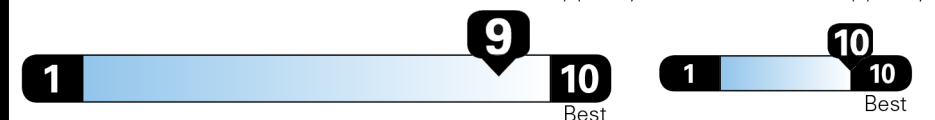

Fuel Economy & Greenhouse Gas Rating (tailpipe only) Smog Rating (tailpipe only)

This vehicle emits 0 grams CO₂ per mile. The best emits 0 grams per mile (tailpipe only). Does not include emissions from generating electricity; learn more at fuel economy.gov.

Actual results will vary for many reasons, including driving conditions and how you drive and maintain your vehicle. The average new vehicle gets 29 MPG and costs $8,500 to fuel over 5 years. Cost estimates are based on 15,000 miles per year at $0.17 per kW-hr. MPGe is miles per gasoline gallon equivalent. Vehicle emissions are a significant cause of climate change and smog.

fuel economy.gov

Calculate personalized estimates and compare vehicles

MANUFACTURER'S SUGGESTED RETAIL PRICE[†] **$45,893.00**

DELIVERY, PROCESSING AND HANDLING FEE 1,595.00

TOTAL SUGGESTED RETAIL PRICE $47,488.00

[†]Manufacturer's suggested retail price excludes delivery processing and handling fees, license and title fees, applicable federal, state and local taxes, and dealer and distributor options and accessories.

Delivered by Truck to: 04244
NORTHRIDGE TOYOTA
19550 NORDHOFF STREET
NORTHRIDGE CA91324

TML1E1N2S0F0W0