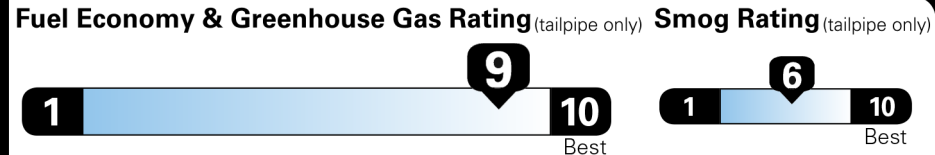

Not Original - Copy

Created on 06-10 10:10:10 (UTC)

For Full Product Details, Please Visit Toyota.com/RAV4PluginHybrid
 Full Tank of Gas

EPA DOT Fuel Economy and Environment

Plug-In Hybrid Vehicle Electricity-Gasoline

Fuel Economy Small SUVs range from 14 to 125 MPGe. The best vehicle rates 146 MPGe.

You save \$3,750
 in fuel costs over 5 years compared to the average new vehicle.

Annual fuel Cost
\$950

This vehicle emits 54 grams CO₂ per mile. The best emits 0 grams per mile (tailpipe only). Producing and distributing fuel and electricity also create emissions; learn more at fuel economy.gov.