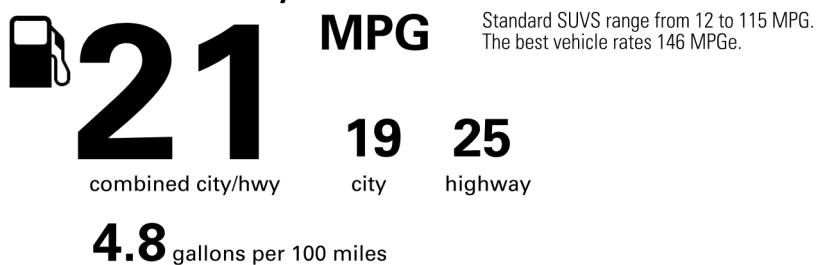

**BASE MANUFACTURER'S SUGGESTED RETAIL PRICE \$56,070.00**

**OPTIONAL EQUIPMENT**

|     |  |        |
|-----|--|--------|
| FE  | 50 STATE EMISSIONS                       |        |
| MR  | Power Tilt/Slide Moonroof                | 850.00 |
| 3T. | Roof Rail Cross Bars Gloss Black         | 420.00 |
| 63. | Floor Mats- All Weather- '4Runner'       | 248.00 |
| MF. | Mudguards- Fr +Rr Molded Black '4Runner' | 175.00 |
| R5. | Cargo Tray- All Weather '4Runner'        | 140.00 |
| T7. | Badge Inserts- Rr TOYOTA Matte Black     | 65.00  |

Not Original - Copy

Created: 2026-03-24 10:18:04 (UTC)

**EPA DOT Fuel Economy and Environment**

**Gasoline Vehicle**

**Fuel Economy**

**You spend \$3,250 more in fuel costs over 5 years** compared to the average new vehicle.