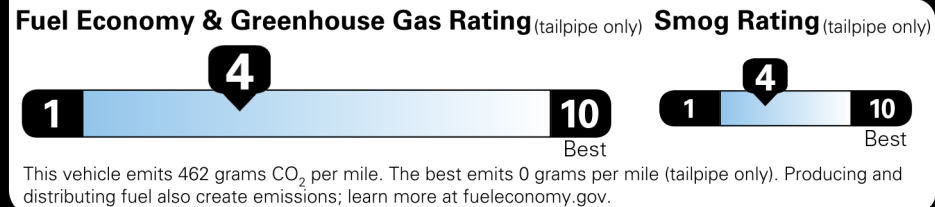

Not Original - Copy
 Created on 2026-06-20 10:22:18 (UTC)

EPA DOT Fuel Economy and Environment

Gasoline Vehicle

Fuel Economy
19 MPG combined city/hwy
17 MPG city
22 MPG highway
5.3 gallons per 100 miles

Std Pickups range from 12 to 87 MPG. The best vehicle rates 146 MPGe.

You spend \$4,500 more in fuel costs over 5 years compared to the average new vehicle.

Annual fuel cost \$2,600

MANUFACTURER'S SUGGESTED RETAIL PRICE[†]	\$63,684.00
DELIVERY, PROCESSING AND HANDLING FEE	2,195.00
TOTAL SUGGESTED RETAIL PRICE	\$65,879.00