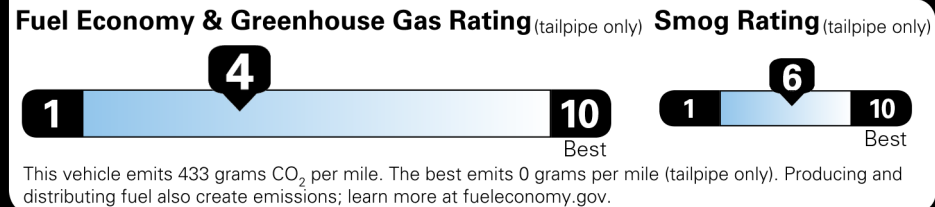

For Full Product Details:
Please Visit Toyota.com/Tacoma
Full Tank of Gas

BASE MANUFACTURER'S SUGGESTED RETAIL PRICE $43,615.00

OPTIONAL EQUIPMENT

- FE 50 State Emissions
- OF TRD Off-Road Premium Package (i-FORCE, 5ft bed) - 9,220.00 includes SofTex(R)-trimmed seats with heated and ventilated power-adjustable front seats, leather-trimmed heated steering wheel, 14-in. Toyota Audio Multimedia display, Multi-Terrain Monitor (MTM), JBL(R) Premium Audio with JBL(R) FLEX portable speaker, moonroof, Qi-compatible wireless charging, dual zone automatic climate control, digital rearview mirror w/ HomeLink(R) universal transceiver, Integrated Trailer Brake Controller (ITBC), power open/close tailgate, 400W/120V AC power inverter, and power horizontal rear window
- 2T. All Weather Floor Liners 199.00
- L5. Spray-On Bed Liner 575.00
- MF. Mudguards 165.00
- R2. Oval Tube Step - Black 600.00
- T6. Tailgate Insert - Black 89.00

Not Original - Copy

Created on 2026-04-07 13:22:43 (UTC)

EPA DOT Fuel Economy and Environment

Gasoline Vehicle

Fuel Economy
21 MPG Small Pickups range from 20 to 38 MPG. The best vehicle rates 146 MPGe.
19 23
combined city/hwy city highway
4.8 gallons per 100 miles

You spend $3,250
more in fuel costs over 5 years compared to the average new vehicle.

Annual fuel cost $2,350

Actual results will vary for many reasons, including driving conditions and how you drive and maintain your vehicle. The average new vehicle gets 29 MPG and costs $8,500 to fuel over 5 years. Cost estimates are based on 15,000 miles per year at $3.30 per gallon. MPGe is miles per gasoline gallon equivalent. Vehicle emissions are a significant cause of climate change and smog.

fuel economy.gov

Calculate personalized estimates and compare vehicles

MANUFACTURER'S SUGGESTED RETAIL PRICE[†]	$54,463.00
DELIVERY, PROCESSING AND HANDLING FEE	1,595.00
TOTAL SUGGESTED RETAIL PRICE	$56,058.00

[†]Manufacturer's suggested retail price excludes delivery processing and handling fees, license and title fees, applicable federal, state and local taxes, and dealer and distributor options and accessories.

Delivered by Truck to: 04244
NORTHRIDGE TOYOTA
19550 NORDHOFF STREET
NORTHRIDGE CA91324

TML1E1N1S0F0W0